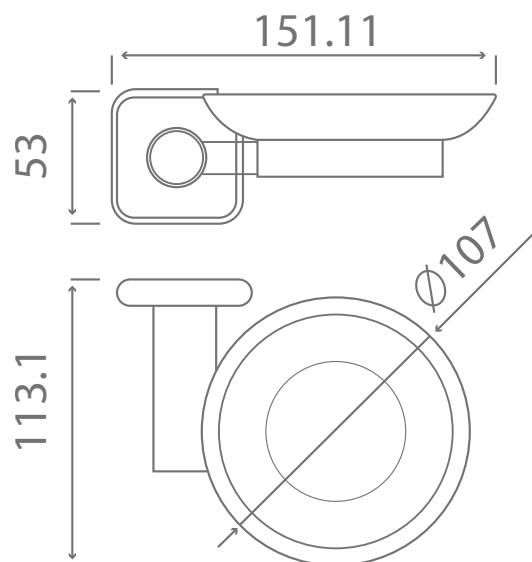

eluxe®

US1501322

Soap Holder

Draw not to scale

Item No:	US1501322
Available Color:	Black
Material:	SUS304
Number:	0017800

Eluxe reserves the right to change without notice

<http://eluxe-worldwide.com/>

PRODUCT SPECIFICATION