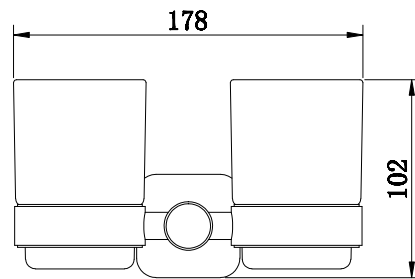

eluxe®

US1402322

Double Cups Holder

Draw not to scale

Item No:	US1402322
Available Color:	Black
Material:	SUS304
Number:	0021500

Eluxe reserves the right to change without notice

<http://eluxe-worldwide.com/>