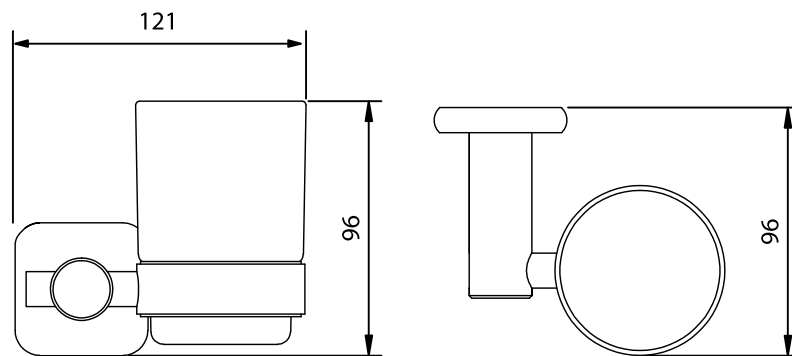

eluxe®

US1401322

Single Cups Holder

Draw not to scale

Item No:	US1401322
Available Color:	Black
Material:	SUS304
Number:	0021500

Eluxe reserves the right to change without notice

<http://eluxe-worldwide.com/>