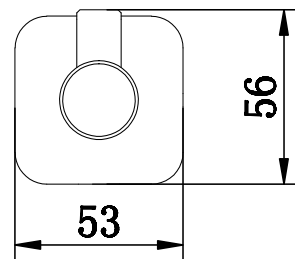

eluxe®

US1301322

Single Clothes Hook

Draw not to scale

Item No:	US1301322
Available Color:	Black
Material:	SUS304
Number:	0012300

Eluxe reserves the right to change without notice

<http://eluxe-worldwide.com/>