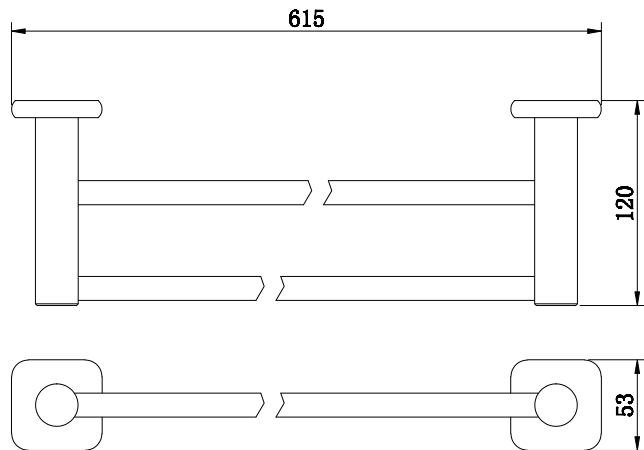

eluxe®

US1102322

Double Towel Bar

Draw not to scale

Item No:	US1102322
Available Color:	Black
Material:	SUS304
Number:	0028900

Eluxe reserves the right to change without notice

<http://eluxe-worldwide.com/>