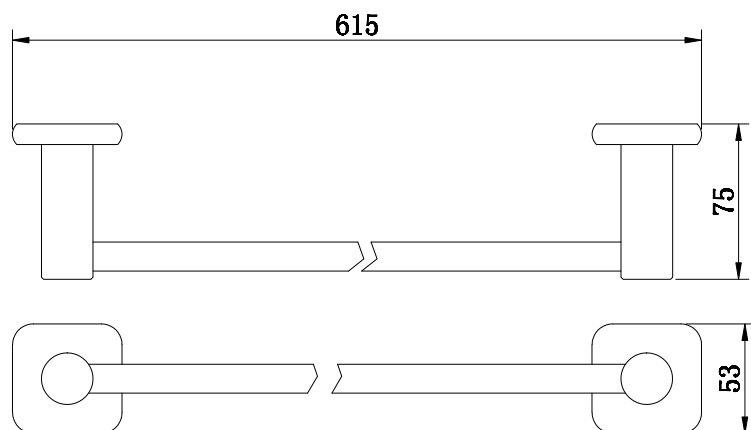

eluxe®

US1101322

Single Towel Bar

Draw not to scale

Item No:	US1101322
Available Color:	Black
Material:	SUS304
Number:	0022800

Eluxe reserves the right to change without notice

<http://eluxe-worldwide.com/>